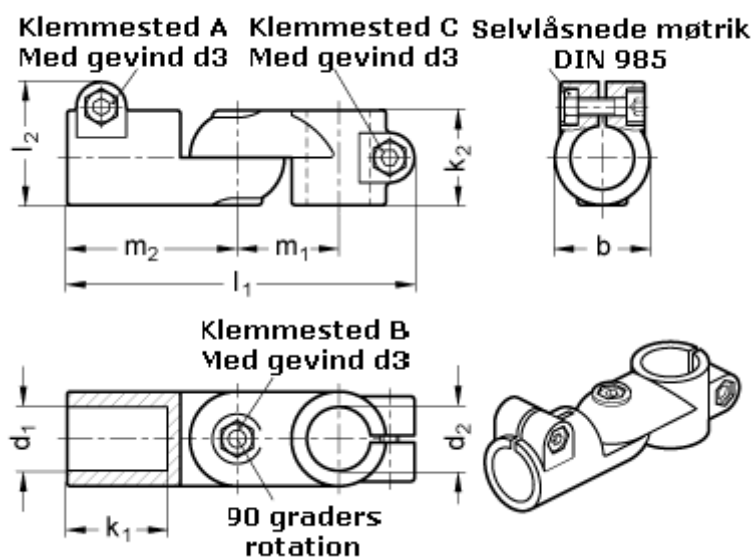

Article number: 20284B25B20T2BL

Description: E+G Swivel connector joint
GN284-B25-B20-2-BL

Measures

$b = 40$	$m_1 = 43$
$d_1 = B25$	$m_2 = 72$
$d_2 = B20$	
$d_3 = M 8$	
$k_1 = 42.5$	
$k_2 = 40$	
$l_1 = 147$	
$l_2 = 52.0$	